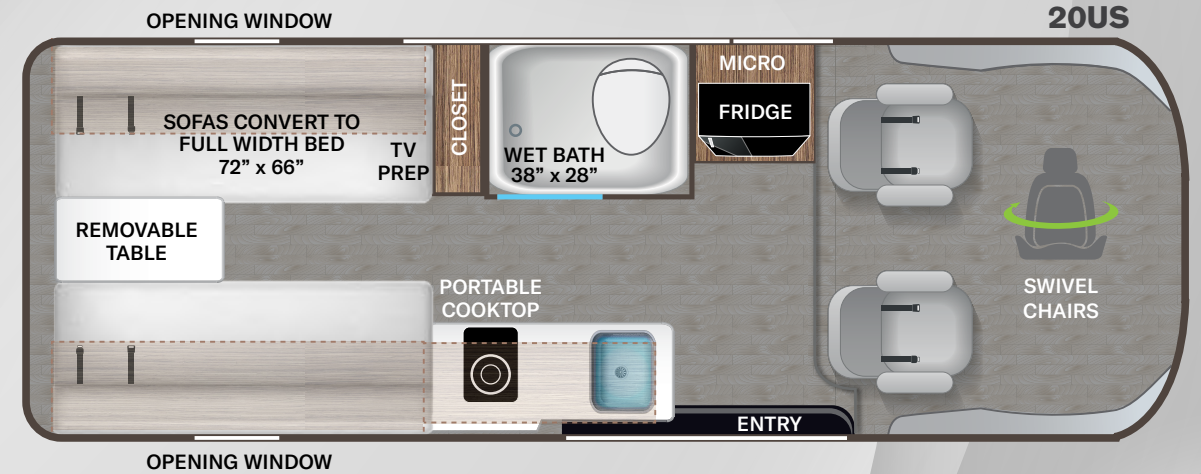

SEQUENCE SPORT

Use your phone's camera to find out more information. Just scan the code!

CONSTRUCTION & EXTERIOR

- RAM ProMaster® 3500 XT Window Van
- Screen Door for Entryway
- Side Steps for Cab Doors
- Patio Awning Prep
- Transparent Front Paint Protection
- Single Composite Floor
- 5,000-lb. Trailer Hitch with 4-pin Connector