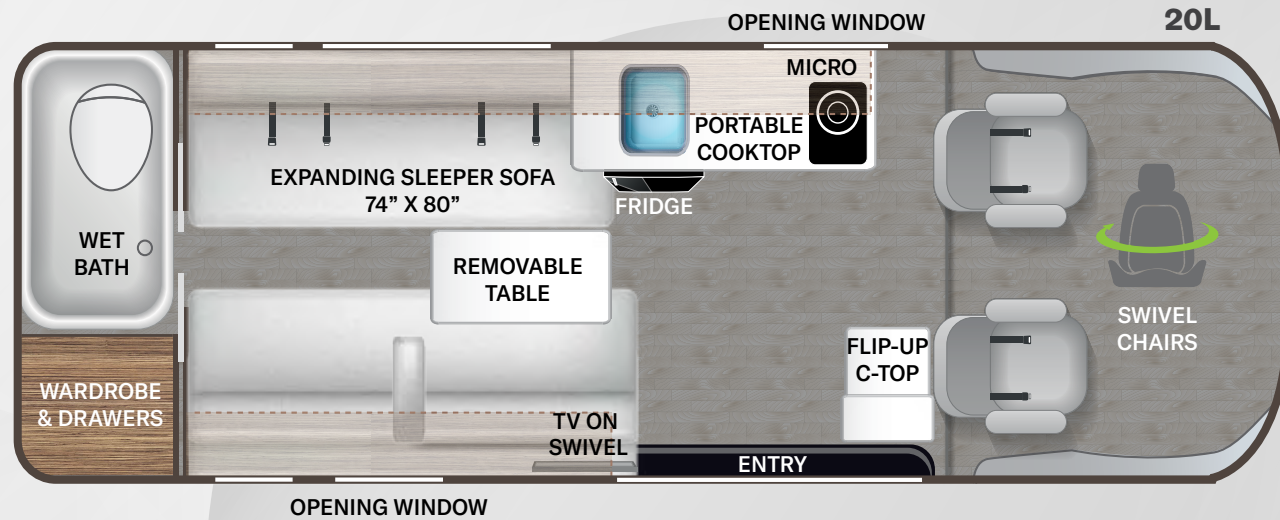

SEQUENCE

Use your phone's camera to find out more information. Just scan the code!

CERAMIC GRAY

SILVER

WHITE

SPECIFICATIONS	20L	20U
Chassis	Ram ProMaster 3500 XT	Ram ProMaster 3500 XT
Gross Vehicle (GVWR)	9,350	9,350
Gross Combined (GCWR)	11,500	11,500
Wheel Base	159"	159"
Exterior Length (w/o ladder)	21'-1"	21'-1"
Exterior Height (w/AC)	9'-5"	9'-5"
Exterior Width (w/o mirrors)	74"	74"
Interior Height (living area)	75"	75"
Awning Size	12'	12'
Fuel (gal)	24	24
LPG (lbs)	24.78	24.78
Fresh/Waste/Gray Water (gal)	27 / 13.5 / 13.3	27 / 4.75 / 20
Water Heater (gal)	2.64	2.64
Furnace (BTUs)	14,300	14,300
Sleeping Capacity	2 / 4 with Sky Bunk™ Option	2 / 4 with Sky Bunk™ Option
Hitch Rating (lbs.)	5,000	5,000

SEQUENCE

Use your phone's camera to find out more information. Just scan the code!

SEQUENCE SPORT EDITION INCLUDES:

- Patio Awning Prep
- Factory Cover, Swivel, Captain's Chairs
- Slab Style Upper Cabinet Doors
- Black Out, Zipper Window Shades
- Pressed Countertops with Undermount Sink & Dry Rack Sink Cover

SEQUENCE INCLUDES:

- Thule® Lateral Arm Power Patio Awning with Integrated LED Lighting
- Thule® Roof Rack System
- Leatherette, Swivel, Captain's Chairs
- Cockpit Floor Mat
- Euro-Style Upper Cabinet Doors
- Cassette Shades
- Solid Surface Countertops with Undermount Sink and Sink Cover
- Kitchen Power Vent
- Bath Mat
- 24" SMART TV in Living Area with Outdoor Viewing Capability
- Winegard® Connect™ 2.0 WiFi / 4G / Digital TV Antenna
- StarLink Prep