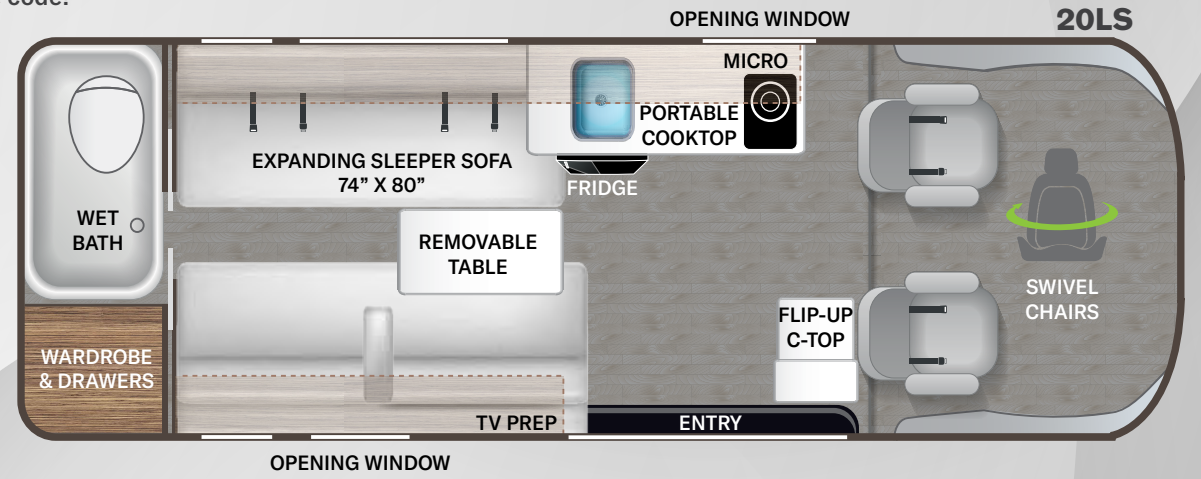

SEQUENCE SPORT

Use your phone's camera to find out more information. Just scan the code!

CONSTRUCTION & EXTERIOR

- RAM ProMaster® 3500 XT Window Van
- Screen Door for Entryway
- Side Steps for Cab Doors
- Patio Awning Prep
- Transparent Front Paint Protection
- Single Composite Floor
- 5,000-lb. Trailer Hitch with 4-pin Connector